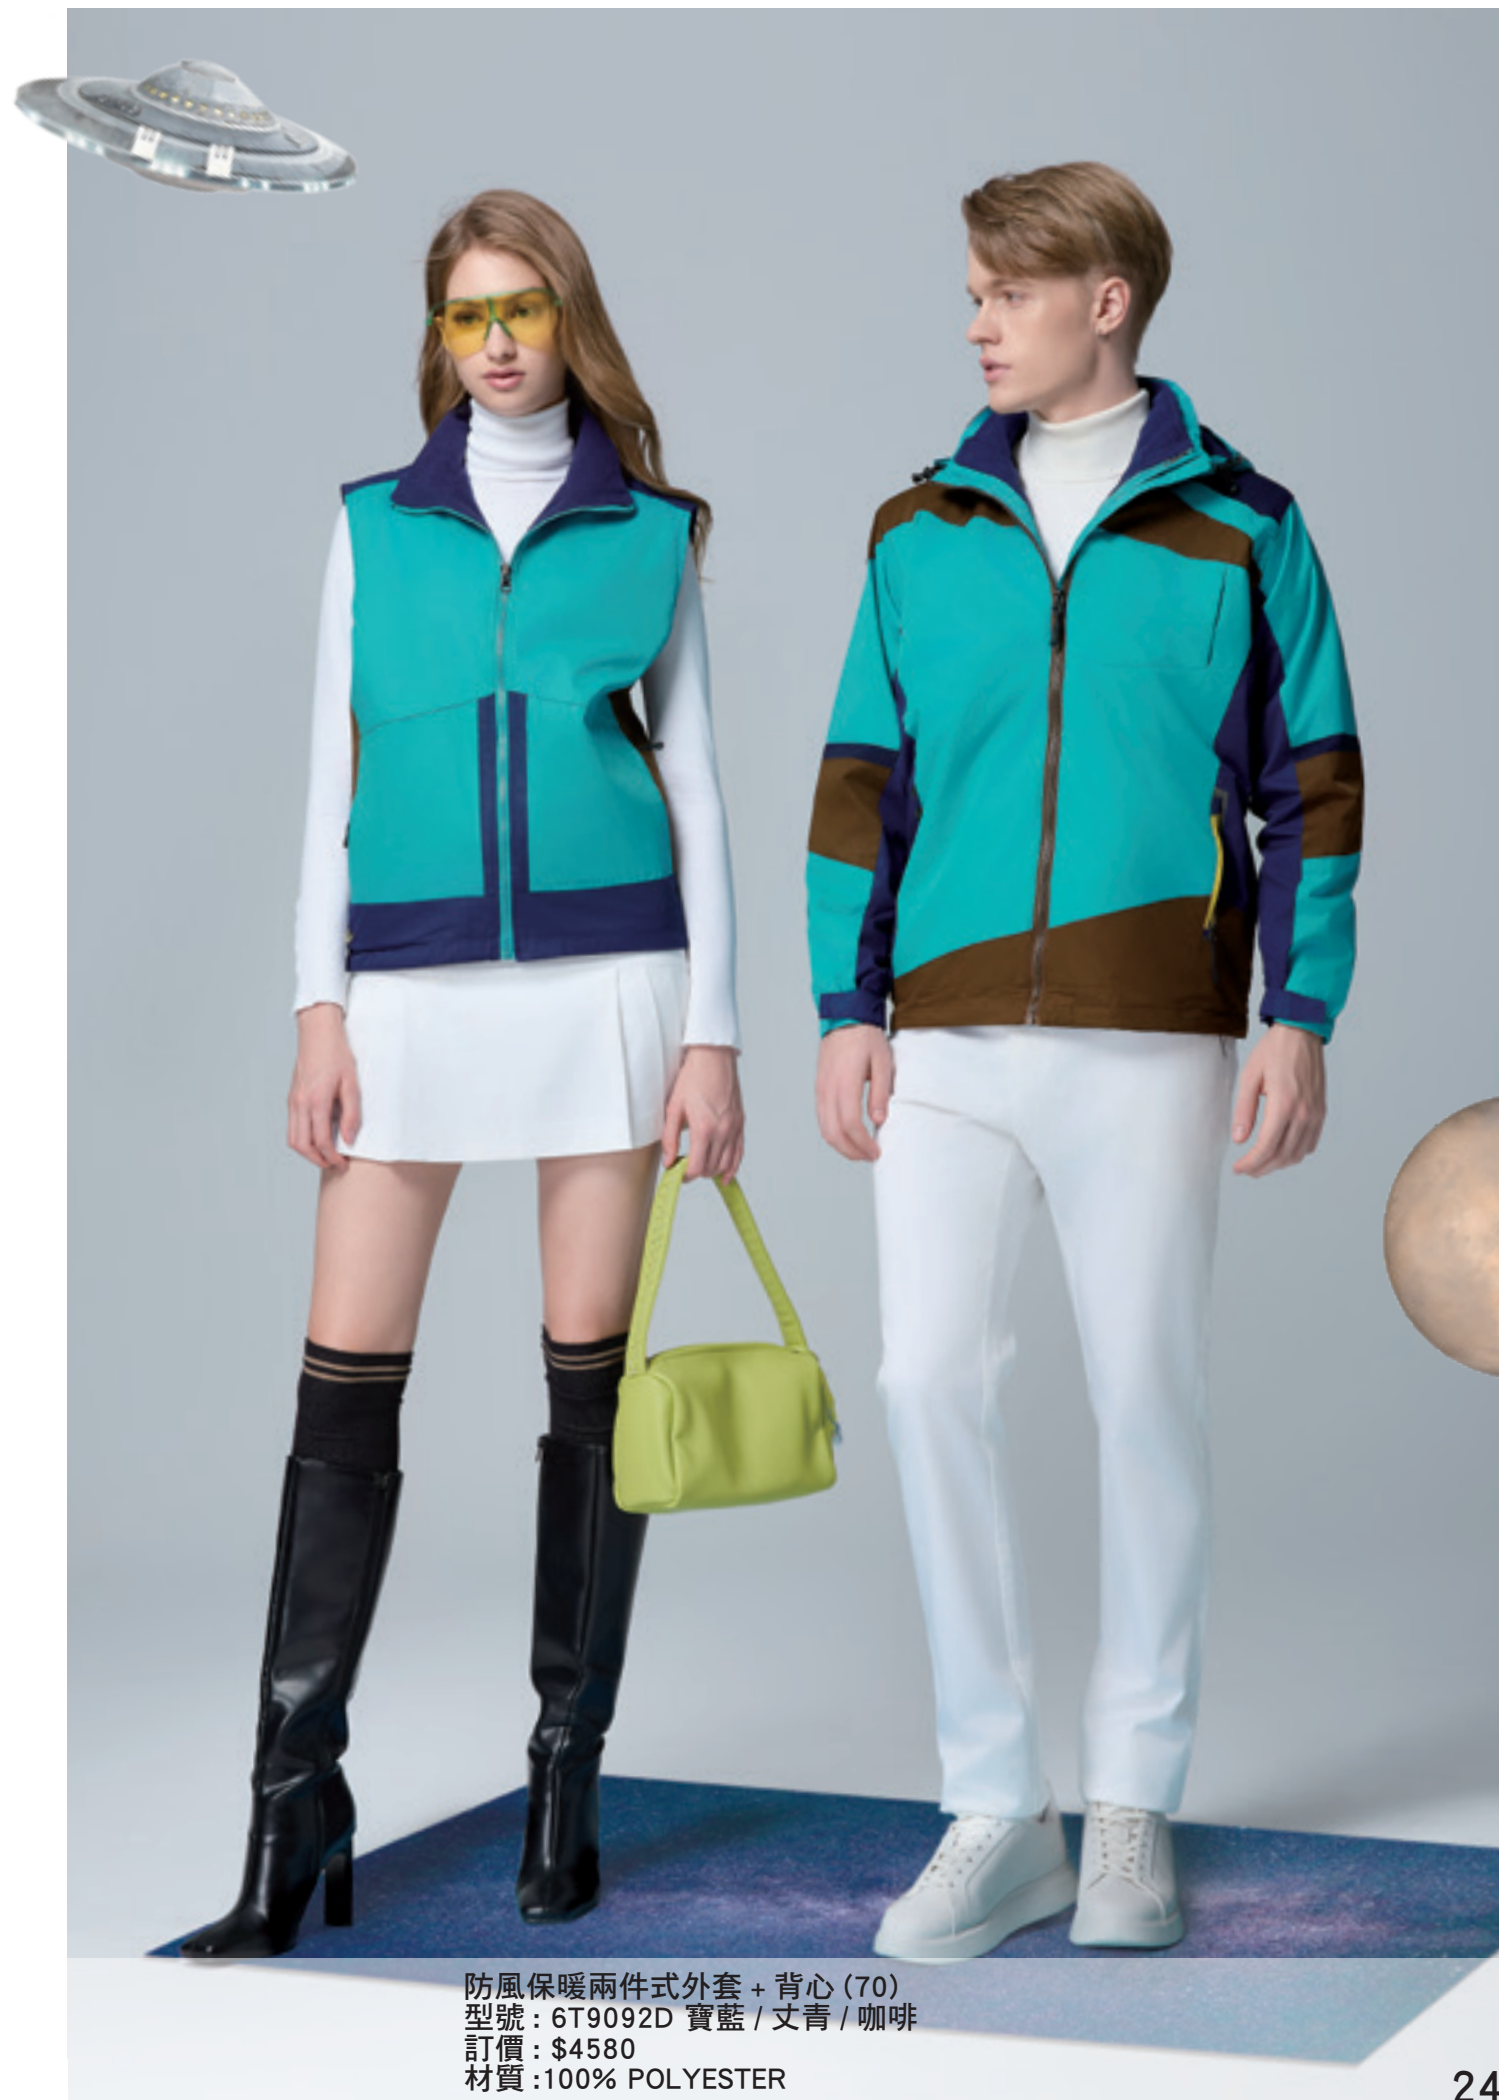

防風保暖兩件式外套 + 背心 (70)
型號：6T9092D 寶藍 / 丈青 / 咖啡
訂價：$4580
材質：100% POLYESTER