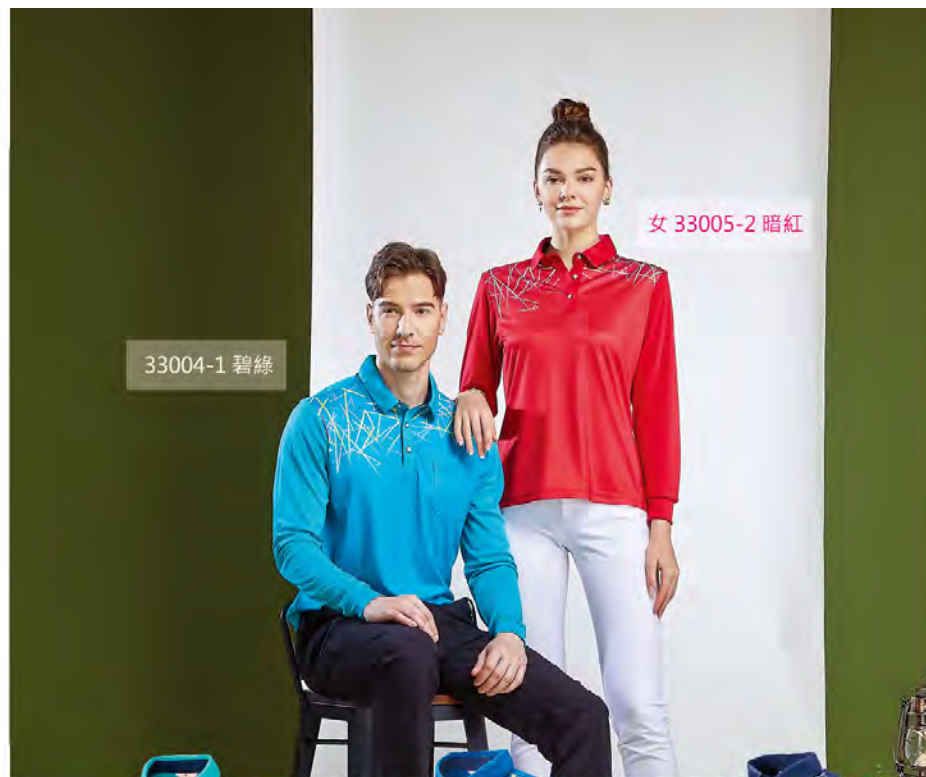

33002-2
珊瑚紅/黑/藍灰

33004-1 碧綠

女 33005-2 暗紅